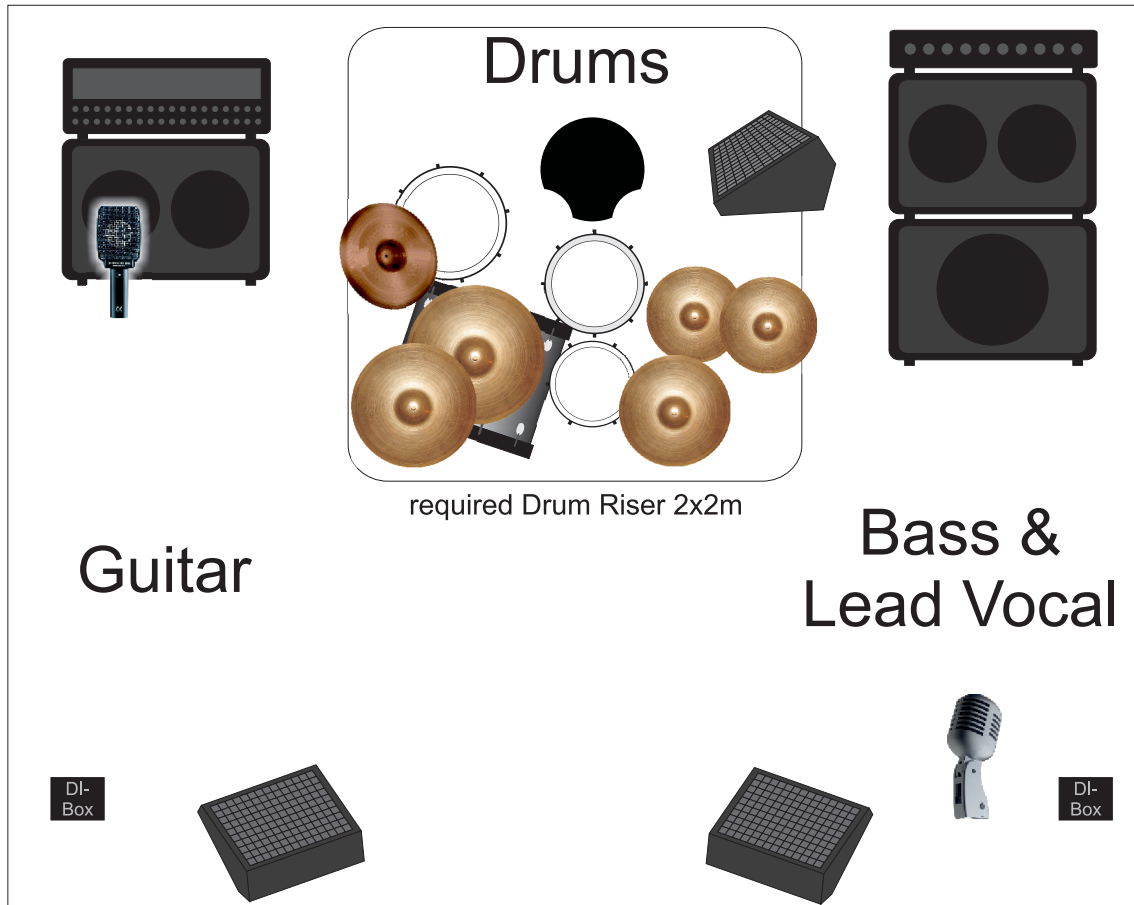

Technical Rider “Conrad Miller Band”

CH	Input	Mic
1	BassDrum	dynamisch
2	Snare	dynamisch
3	HiHat	Kondenser
4	Ride / OH	Kondenser
5	TomTom	dynamisch
6	FloorTom	dynamisch
7	Electric Guitar	dynamisch / Sennheiser e906
8	Bass Guitar	via DI-Out
9	Lead Vocals	dynamisch / Elvis Style
(10)	Acoustic Guitar	via DI-Box
(11)	Acoustic Guitar	via DI-Box